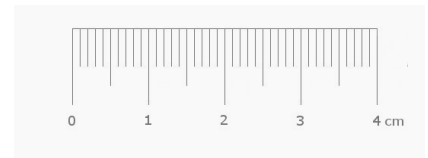

## RING SIZE GUIDE

### Print Settings

To get best results, make sure you are printing at 100% scale. To be sure you have printed the Ring Size Guide properly, you can measure this sample: it should measure exactly 4 cm.

### MEASURE YOUR FINGER

The size of a ring can vary depending on its manufacture and on the presence of precious stones. You can find out your correct ring size by accurately measuring the diameter of a ring you usually wear or by following our Size Chart below.

## SIZE CONVERSION CHART: RING SIZES BY COUNTRY

DIAMETER of the ring in mm	SIZE IT	USA ring size	EU ring size
14.6 mm	6	3.5	46
14.9 mm	7	4	47
15.3 mm	8	4 -4.5	48
15.6 mm	9	4.5	49
16.0 mm	10	5	50
16.2 mm	11	5.5	51
16.5 mm	12	6	52
16.8 mm	13	6 -6.5	53
17.2 mm	14	6.5	54
17.5 mm	15	7	55
17.8 mm	16	7.5	56
18.1 mm	17	8	57
18.5 mm	18	8.5	58
18.8 mm	19	8.5 -9	59
19.2 mm	20	9	60
19.5 mm	21	9.5	61
19.8 mm	22	10	62
20.0 mm	23	10 -10.5	63
20.4 mm	24	10.5	64
20.6 mm	25	11	65
21.0 mm	26	11 -11.5	66
21.2 mm	27	12	67
21.5 mm	28	12 -12.5	68
21.9 mm	29	12.5	69