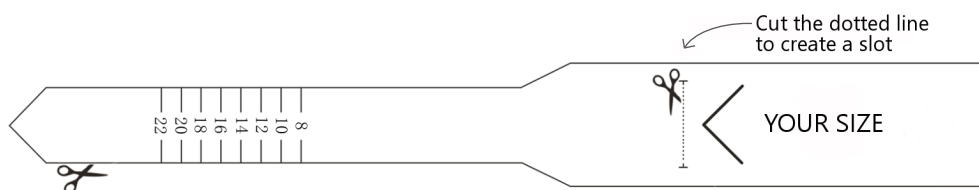

TRY OUR RING SIZER

1) Cut out our ring sizer;
2) Cut along the dotted line in order to create a small slot;
3) Form a circle with the ring sizer by inserting the pointed end into the small slot;
4) Place the ring sizer on your finger and wrap it comfortably. Make sure you leave enough room for the ring to slide easily along the whole length of your finger;
5) Read your size. The Ring Sizer uses Italian sizing (Size IT).